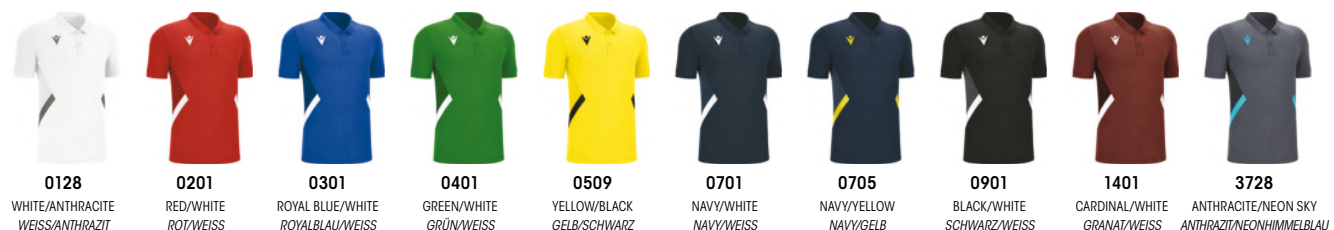

THAVIL

Polo

SR	M	L	XL	XXL	3XL	4XL	5XL	JR	4XS	3XS	XXS	XS	S

UVP € 33,99

HYDROTEX + MICROMESH: 100% POLYESTER

- + 2-button polo with knitted placket
- + Knitted cuffs
- + Micromesh polo back
- + Dye-sub texture on the front

- + *Polo mit 2 Knöpfen und Kragen aus Strick*
- + *Ärmelbündchen aus Rippstrick*
- + *Polo-Rückseite aus Mikro-Mesh*
- + *Sublimierte Textur auf der Vorderseite*

2024
AVAILABLE UNTIL
VERFÜGBAR BIS

VOLLEYBALL

BASKETBALL

ATHLETICS

HANDBALL

BASEBALL

OTHER

TRACKSUITS

TECHNICAL UNDERWEAR

ACTIVE TRAINING

FREE TIME

JACKETS

ACCESSORIES

8183

ROCK

Polo

SR	M	L	XL	XXL	3XL	4XL	5XL	JR	4XS	3XS	XXS	XS	S

UVP € 35,99

HYDROTEX + MICROMESH: 100% POLYESTER

- + Dye-sub texture on the shoulders and sleeves
- + 2-button polo with knitted placket
- + Knitted cuffs
- + Micromesh polo back

- + *Per Sublimationsdruck aufgebrachte Textur auf Schultern und Ärmeln*
- + *Polo mit 2 Knöpfen und Kragen aus Strick*
- + *Ärmelbündchen aus Rippstrick*
- + *Polo-Rückseite aus Mikro-Mesh*

2025
AVAILABLE UNTIL
VERFÜGBAR BIS

6363

RAP

Polo

SR	M	L	XL	XXL	3XL	4XL	5XL	JR	4XS	3XS	XXS	XS	S

UVP € 36,99

HYDROTEX + MICROMESH: 100% POLYESTER

- + Embossed texture on front
- + 2-button polo with knitted placket
- + Knitted cuffs
- + Micromesh polo back
- + Silicone Macron Hero logo

- + *Geprägte Textur auf Vorderseite*
- + *Polo mit 2 Knöpfen und Kragen aus Strick*
- + *Ärmelbündchen aus Rippstrick*
- + *Polo-Rückseite aus Mikro-Mesh*
- + *Macron Hero Logo aus Silikon*

2026
AVAILABLE UNTIL
VERFÜGBAR BIS

6364