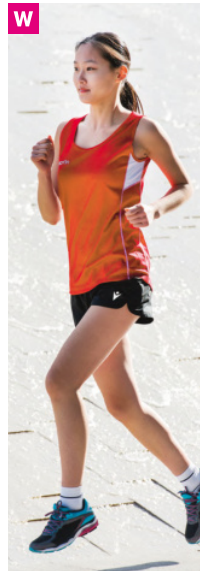

SANDY SINGLET
HANNA HERO SHORTS