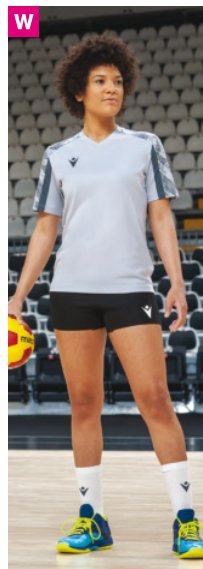

BALLS

- 90 DOOM

W BELLATRIX SHIRT