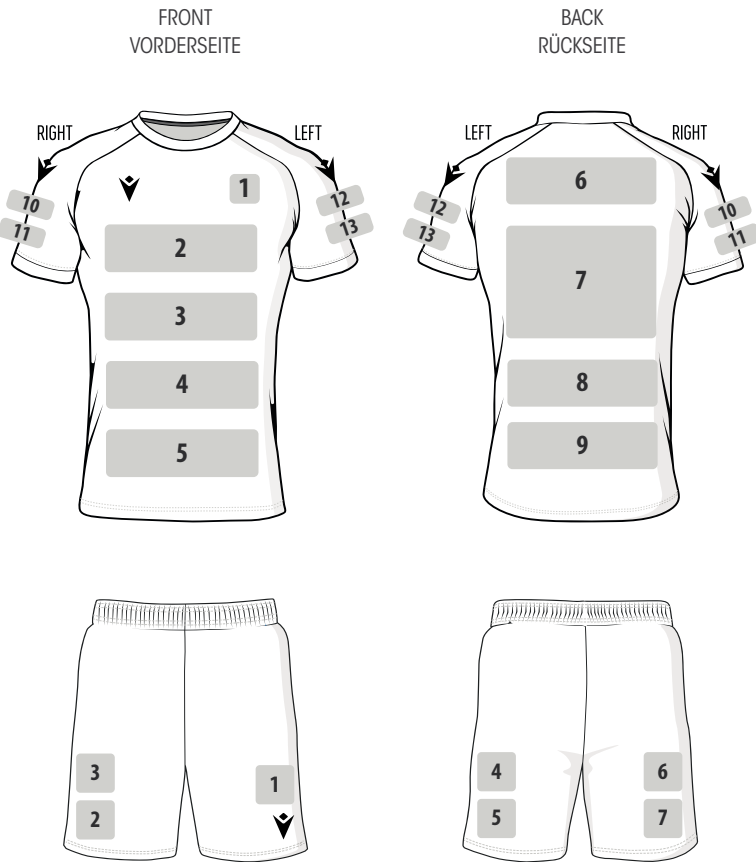

LOGO POSITIONING

LOGOPLATZIERUNG

INFORMATION / INFORMATIONEN

- + Colours and sizes of numbers available on request
- + Numbers only available on sublimated products
- + Farben und Größen der Spielnummern nach Bedarf
- + Spielnummer nur auf sublimierten Artikeln anwendbar

CUSTOM DESIGN OPTIONS

CUSTOM-BEARBEITUNGEN

CHOOSE YOUR FONT

WÄHLEN SIE IHRE SCHRIFTART