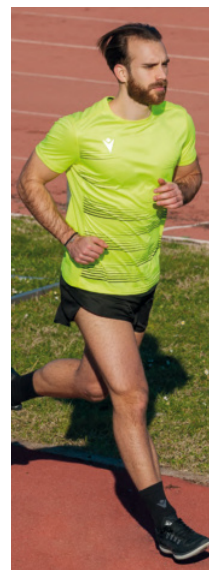

MATTHEW SHIRT  
GASTON HERO SHORTS

PATRICIA SHIRT  
ODETTE SHORTS

DORIAN SINGLET  
GASTON HERO SHORTS

DOLLY SINGLET  
ODETTE HERO SHORTS

IVAN SHIRT  
GASTON HERO SHORTS

IRMA SHIRT  
ODETTE HERO SHORTS

HARVEY FULL ZIP STRETCH TOP