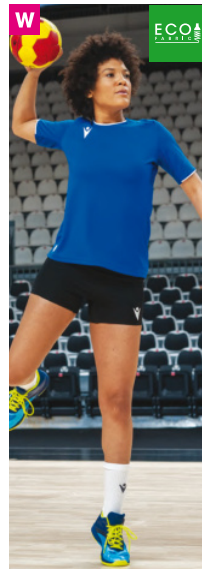

## WOMEN MATCH DAY

- 88 WIDIA ECO SHIRT
- 88 ARIEL SHIRT
- 88 ZINC SHIRT
- 89 BELLATRIX SHIRT
- 89 SKAT SHIRT
- 89 SPHINX SHIRT
- 90 ACRUX HERO SHORTS
- 90 BASTET FULL ZIP TOP

THEMIS ECO SHIRT

WYVERN ECO SHIRT