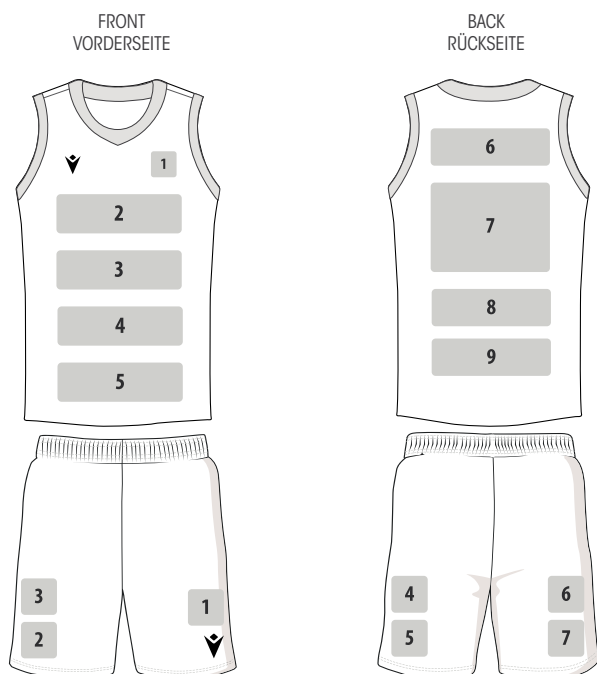

LOGO POSITIONING LOGOPLATZIERUNG

INFORMATION / INFORMATIONEN

- + Colours and sizes of numbers available on request + Farben und Größen der Spielnummern nach Bedarf
- + Numbers only available on sublimated products + Spielnummer nur auf sublimierten Artikeln anwendbar